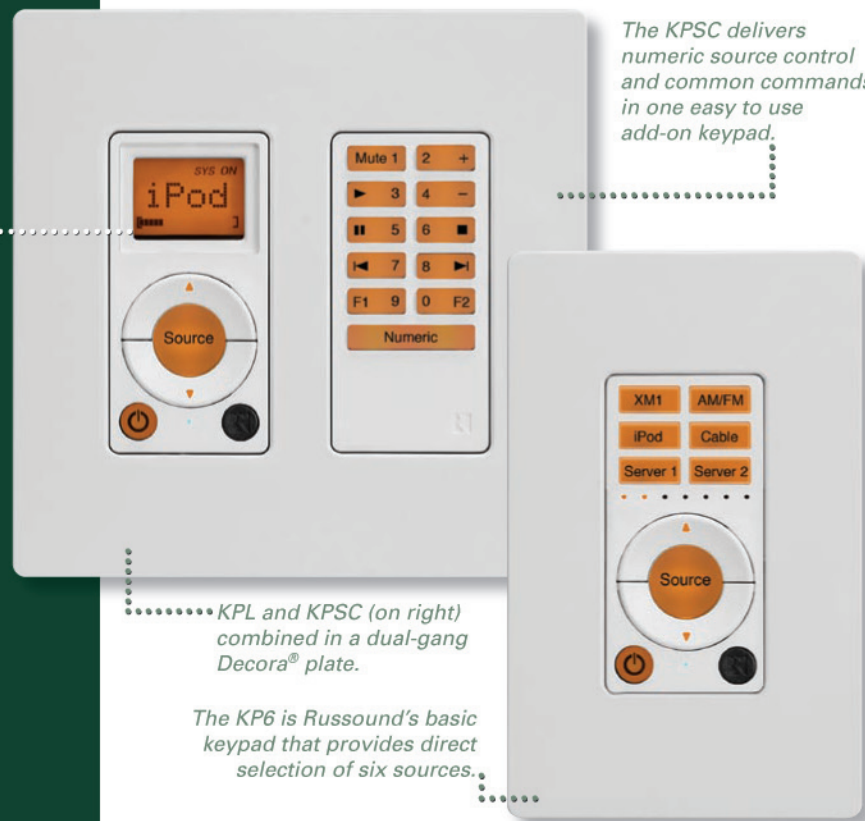

SRC1
Russound's SRC1 basic remote control offers direct operation of your multiroom system. It offers source Control, plus function buttons to navigate playlists and simplify song selection.

Complete Control

Feature Rich

Advanced features make the CAA66 a perfect choice for multiroom audio. The CAA66 provides a large library of IR device codes. Its RS232 port enables integration with home control or home security systems, allowing a valuable addition to any automated home. Best of all, each zone's sound can be adjusted from the keypad to select the perfect bass, treble, balance and volume to suit the listeners' preference.

Adaptable Convenience

Whether your home is six rooms, 12 rooms or 36, a CAA66* system can be expanded to meet your needs. The controllers can be linked together to fit any size home and budget. Each zone can be supported by up to three keypads for convenience. Your home, your system — endless possibilities.

The KPSC delivers numeric source control and common commands in one easy to use add-on keypad.

The KPL keypad uses a five-character LCD screen to display the source playing. It also allows you to adjust bass, treble, balance, loudness and volume.