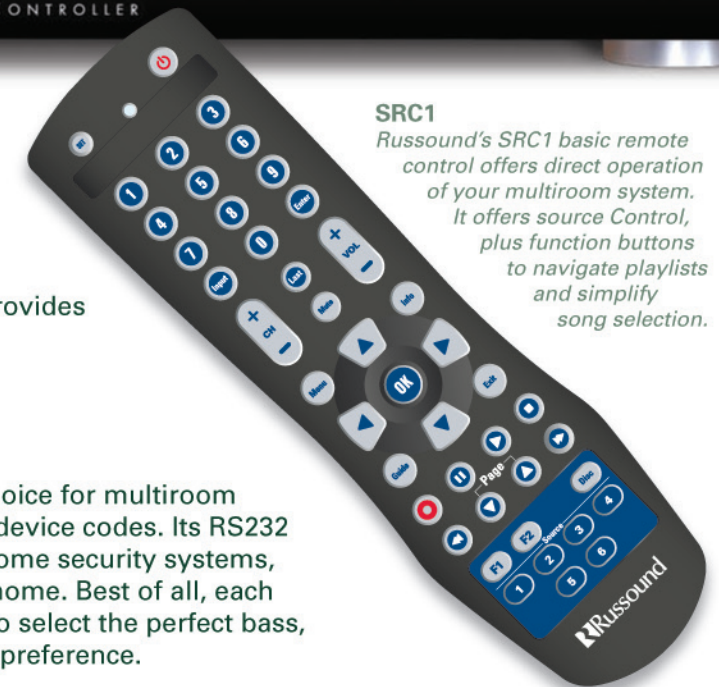

6-Source / 6-Zone

Elegant Access

With a multiroom system, what you see are elegantly designed keypads and in-wall or in-ceiling speakers. Russound's KP6, KPL and KPSC keypads provide access to your music library through attractive, informative displays. What you get is so much more — one touch control, bass, treble, balance, loudness and volume adjustment, whenever you want it. Available in five colors to match your home's style.

Affordable Excellence

Music anywhere you want it, at the touch of a button. That's what you get with a Russound CAA66 Controller Amplifier. Classical in the bedroom, rock in the den and salsa in the kitchen. A multiroom system for everyone to enjoy.

SRC1
Russound's SRC1 basic remote control offers direct operation of your multiroom system. It offers source Control, plus function buttons to navigate playlists and simplify song selection.

Complete Control

To make your multiroom system even more convenient to use, Russound offers a sleek, ergonomic remote control. Easy to operate and packed with useful features, the SRC1 remote provides an added level of access to your music.