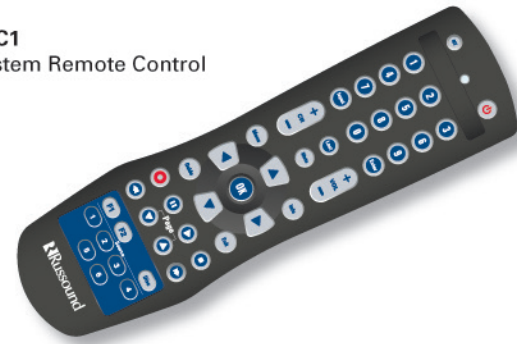

CAA66 Multiroom Audio Controller Amplifier

Specifications

- Audio sources: 6
- Zones per controller: 6
- Zones per system: 36 maximum (with 6 CAA66 systems)
- Keypad ports: RJ45, T568A standard
- Interface port: DB9 for RS-232 serial data
- Link ports: RJ45
- Source input connectors: RCA left and right
- Source input impedance: 50 kilohms
- Source input level: 2.2 Vrms max
- Amplifier channels: 12 (2 per zone)
- Power output: 40 watts per zone RMS into 8 ohms
- Frequency response: 20 Hz to 20 kHz +0/-2.5 dB
- Distortion: <0.10% THD+N from 20 Hz to 20 kHz
- Signal-to-noise ratio: >90 dB A-weighted, >88 dB unweighted
- Speaker impedance: 8 ohms nominal, 6 ohms minimum
- Speaker connectors: Removable 4-pole color-coded snap connectors
- Audio line outputs: Switchable fixed/variable, 2.2 Vrms (zones 1 and 2 only)
- Line output connectors: RCA left and right
- Mute trigger input: 12 VDC
- System trigger output: 12 VDC, 100 mA maximum
- Trigger connectors: 1/8-inch TS, tip positive
- Power rating: 100-120 VAC 3 A or 220-240 VAC 1.25 A, 50-60 Hz
- Fuse rating: F3.0A H 250V USA and Canada T1.25A H 250V Europe
- Dimensions: 17" W x 3.9" H x 11.5" D (43 x 9.9 x 29.2 cm)
- Weight: 17 lb 12.5 oz (8 kg)

Included Accessories

- SRC1 System Remote Control

System Keypads

KP6 System Keypad **KPL** Advanced Keypad **KPSC** Source Keypad (Requires a KP6 or KPL)

KP6 and KPSC combined in a dual-gang Decora® plate. *KPL and KPSC combined in a dual-gang Decora® plate.*

The KPSC delivers numeric source control and common commands in one easy to use add-on keypad.

The KPL keypad uses a five-character LCD screen to display the source playing. It also allows you to adjust bass, treble, balance, loudness and volume.